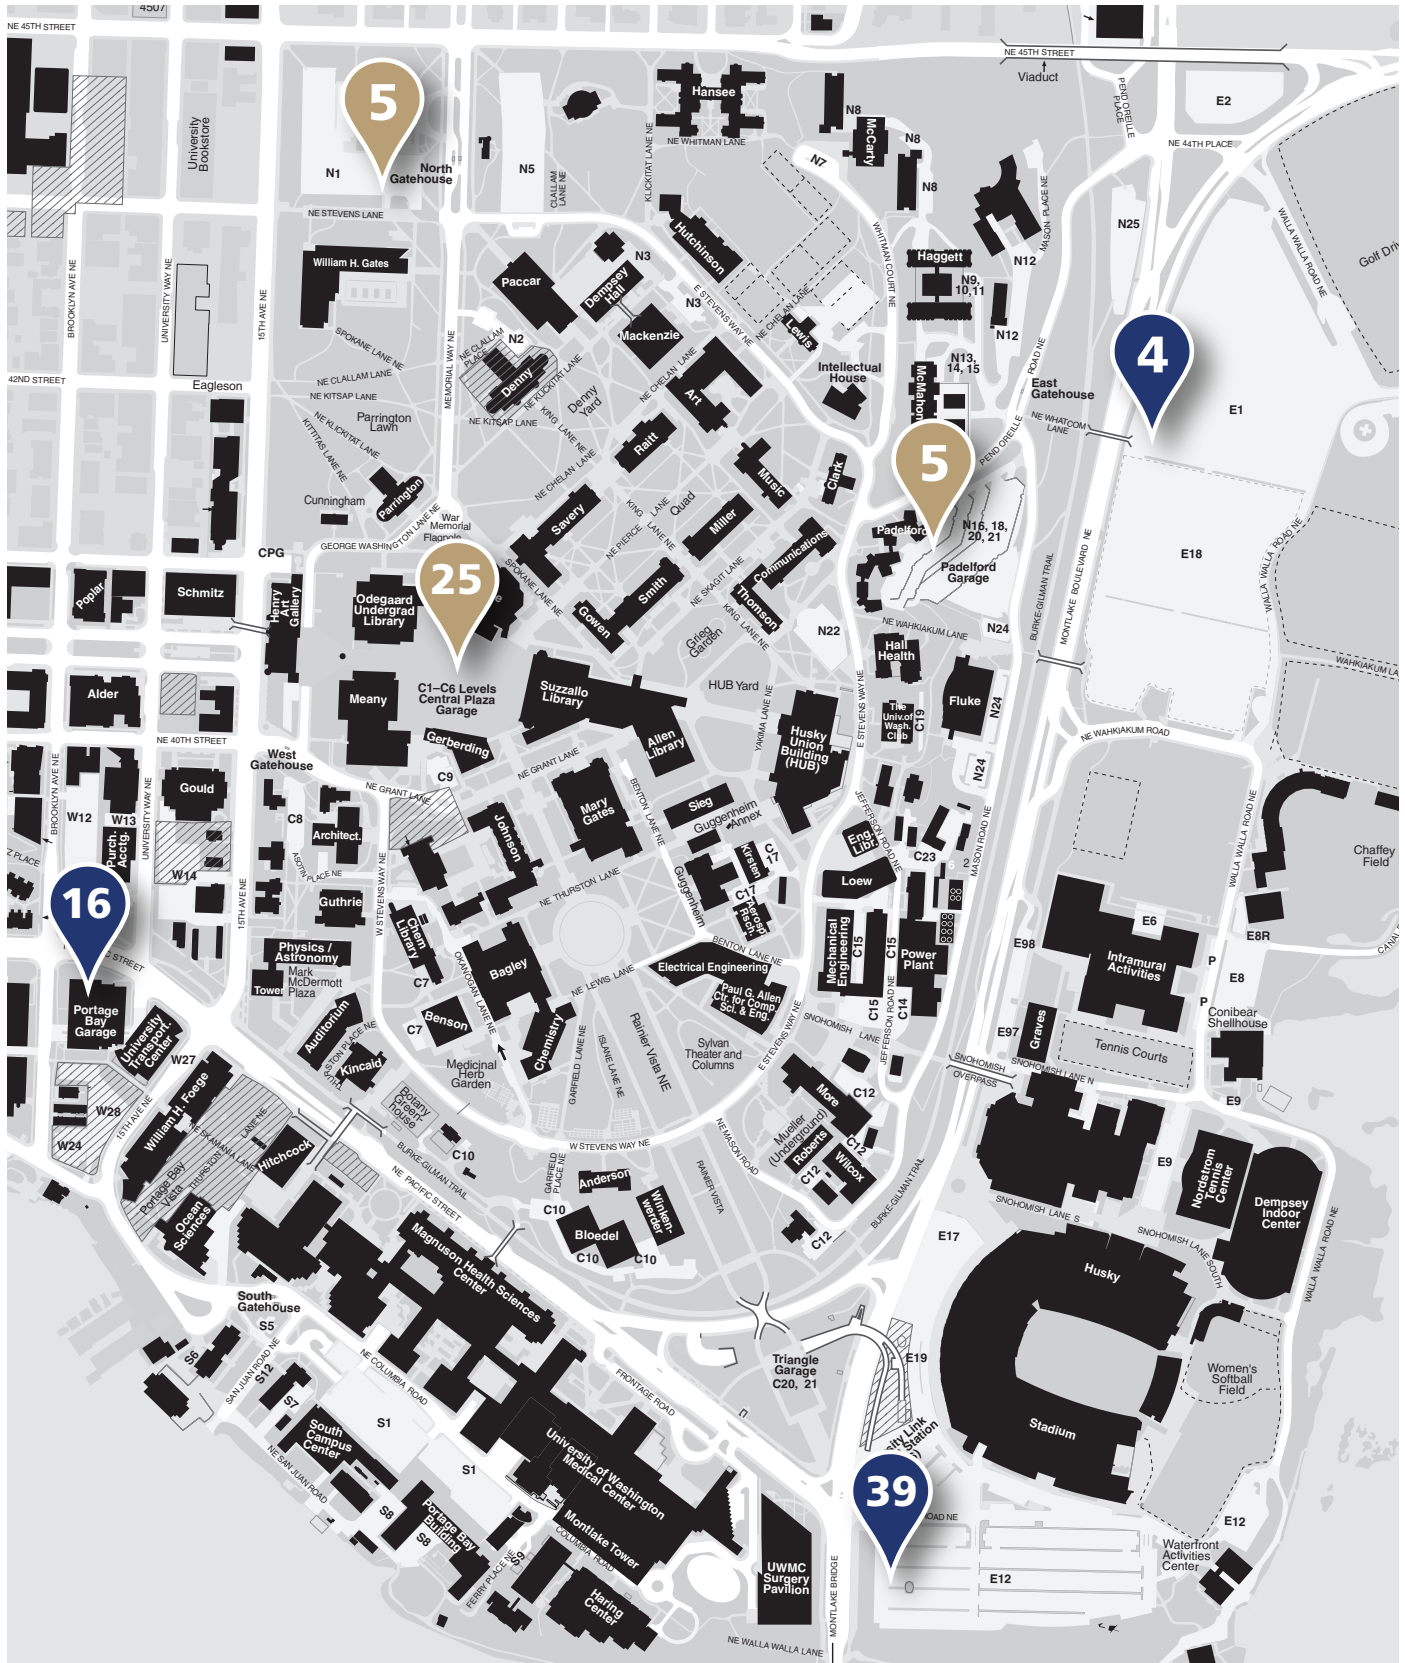

Preferential Carpool Parking – Seattle Campus

Carpool parking in gated lots
(Carpool Club membership required)

Carpool parking in ungated lots
(daily, quarterly, or annual
carpool permit required)

**See reverse
for details!**