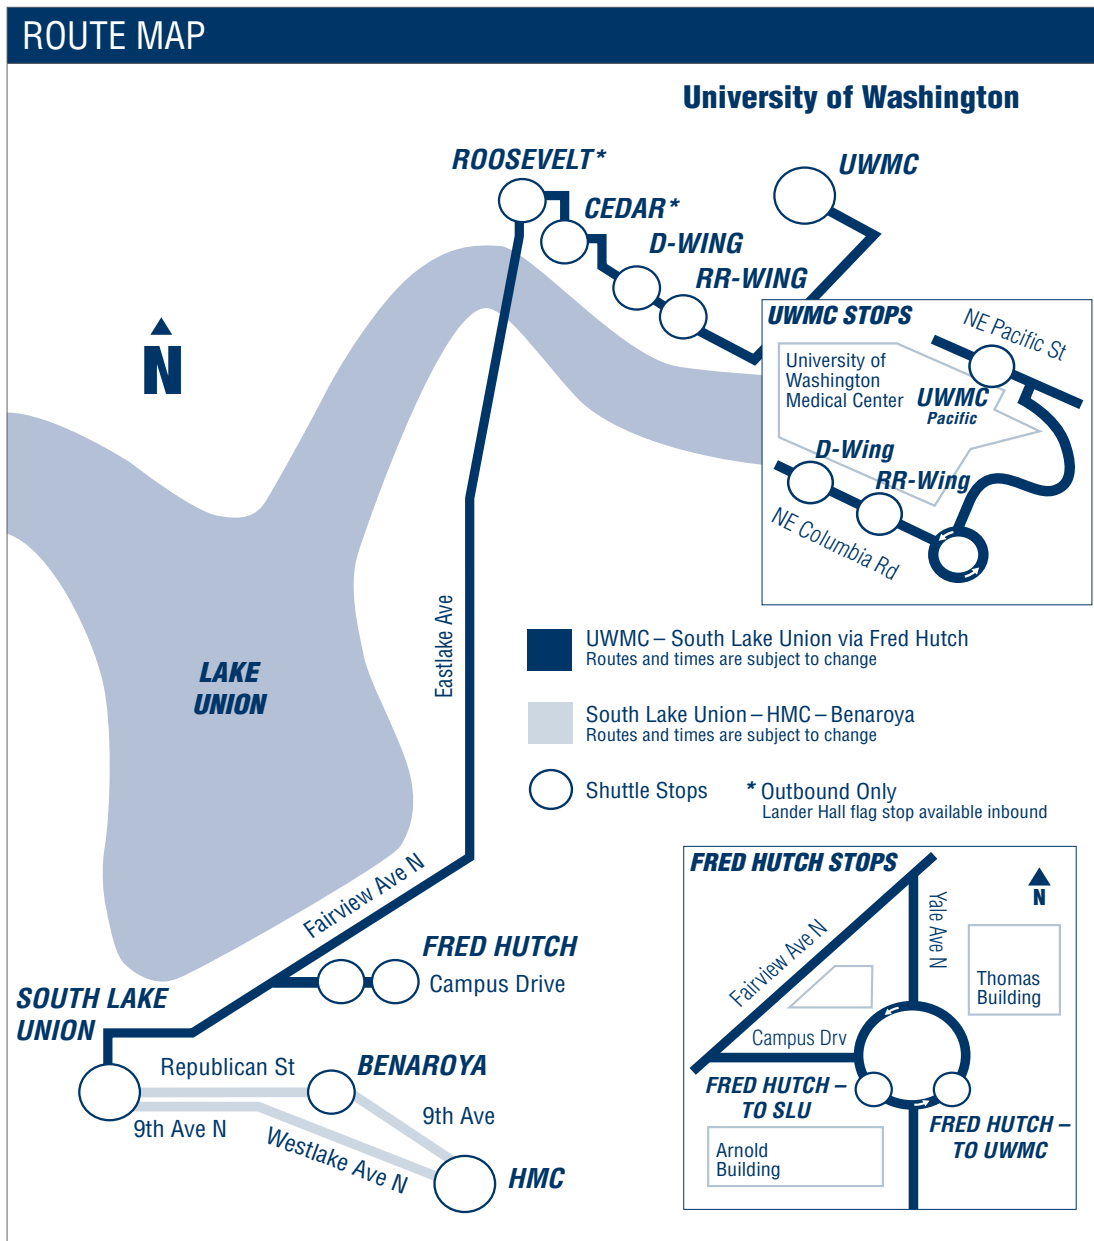

UW/Fred Hutch SOUTH LAKE UNION SHUTTLE SCHEDULE

A partnership between University of Washington School of Medicine and Fred Hutch

Service Operates Monday – Friday, excluding University Holidays. For rider alerts visit uwshuttles.com/slu or call 206-685-3146.

Effective July 2021

When does my shuttle arrive?

Text uwbus # to 41411 where # is the shuttle stop number.
For example, texting "uwbus 11" to 41411 will return the arrival time for the UWMC.

uwshuttles.com/slu

UW/Fred Hutch South Lake Union Shuttle
Box 354270 206-685-3146 facilities.uw.edu/slu