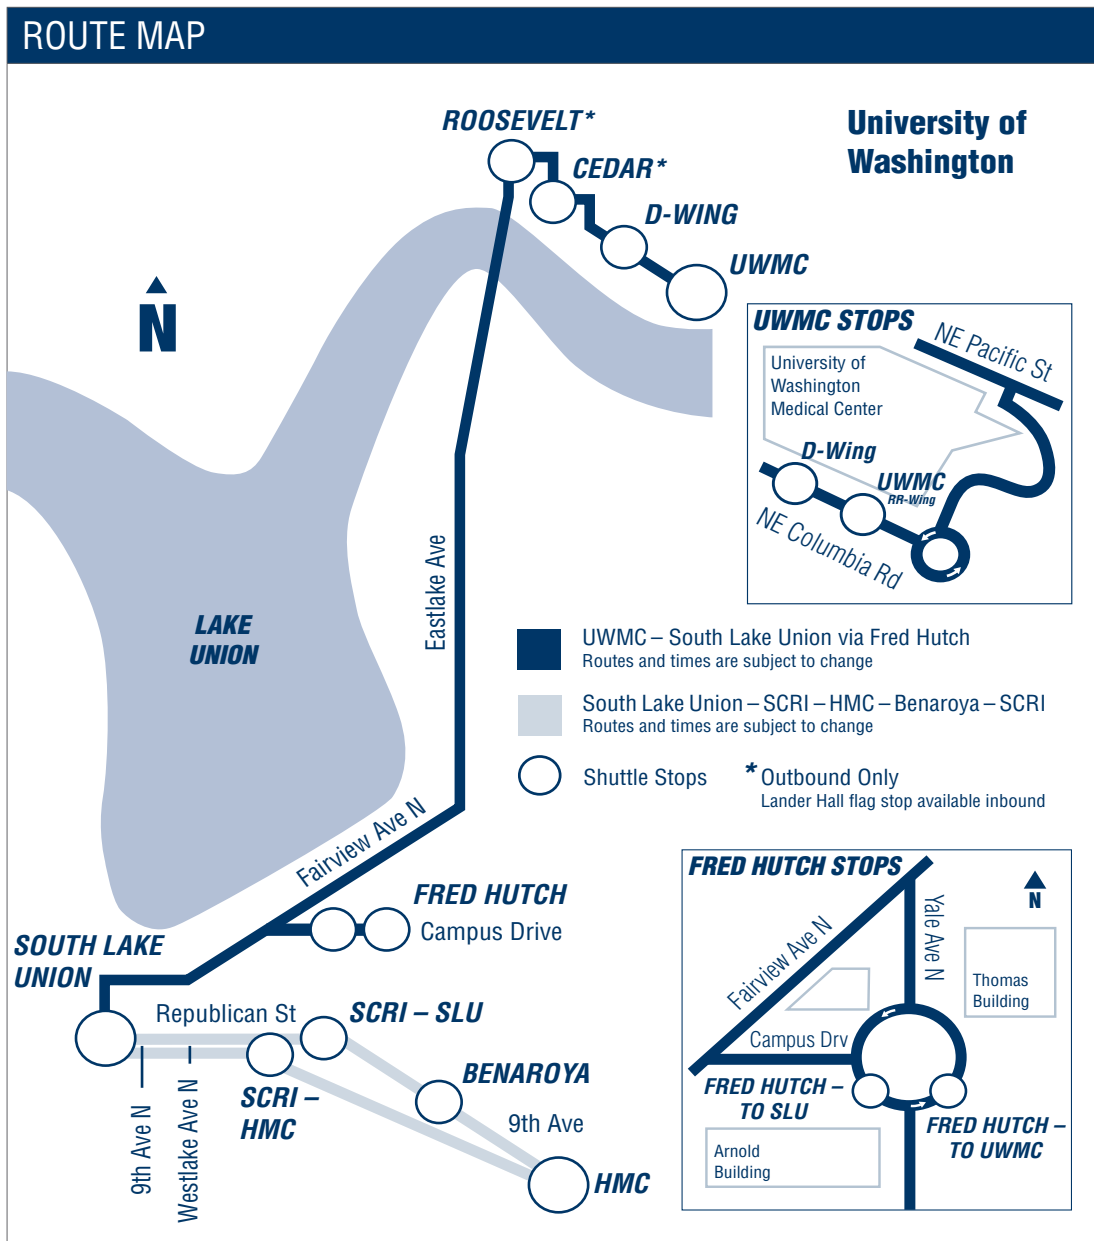

UW/Fred Hutch SOUTH LAKE UNION SHUTTLE SCHEDULE

A partnership between University of Washington School of Medicine and Fred Hutch

Service Operates Monday – Friday, excluding University Holidays. For rider alerts visit uwshuttles.com/slu or call 206-685-3146.

Effective January 2019

When does my shuttle arrive?

Text uwslu # to 41411 where # is the shuttle stop number.
For example, texting "uwslu 11" to 41411 will return the arrival time for the UWMC.

uwshuttles.com/slu

- Email updates
- Onboard
- Live shuttle tracking
- SMS Updates

UW/Fred Hutch South Lake Union Shuttle
Box 354270 206-685-3146 facilities.uw.edu/slu