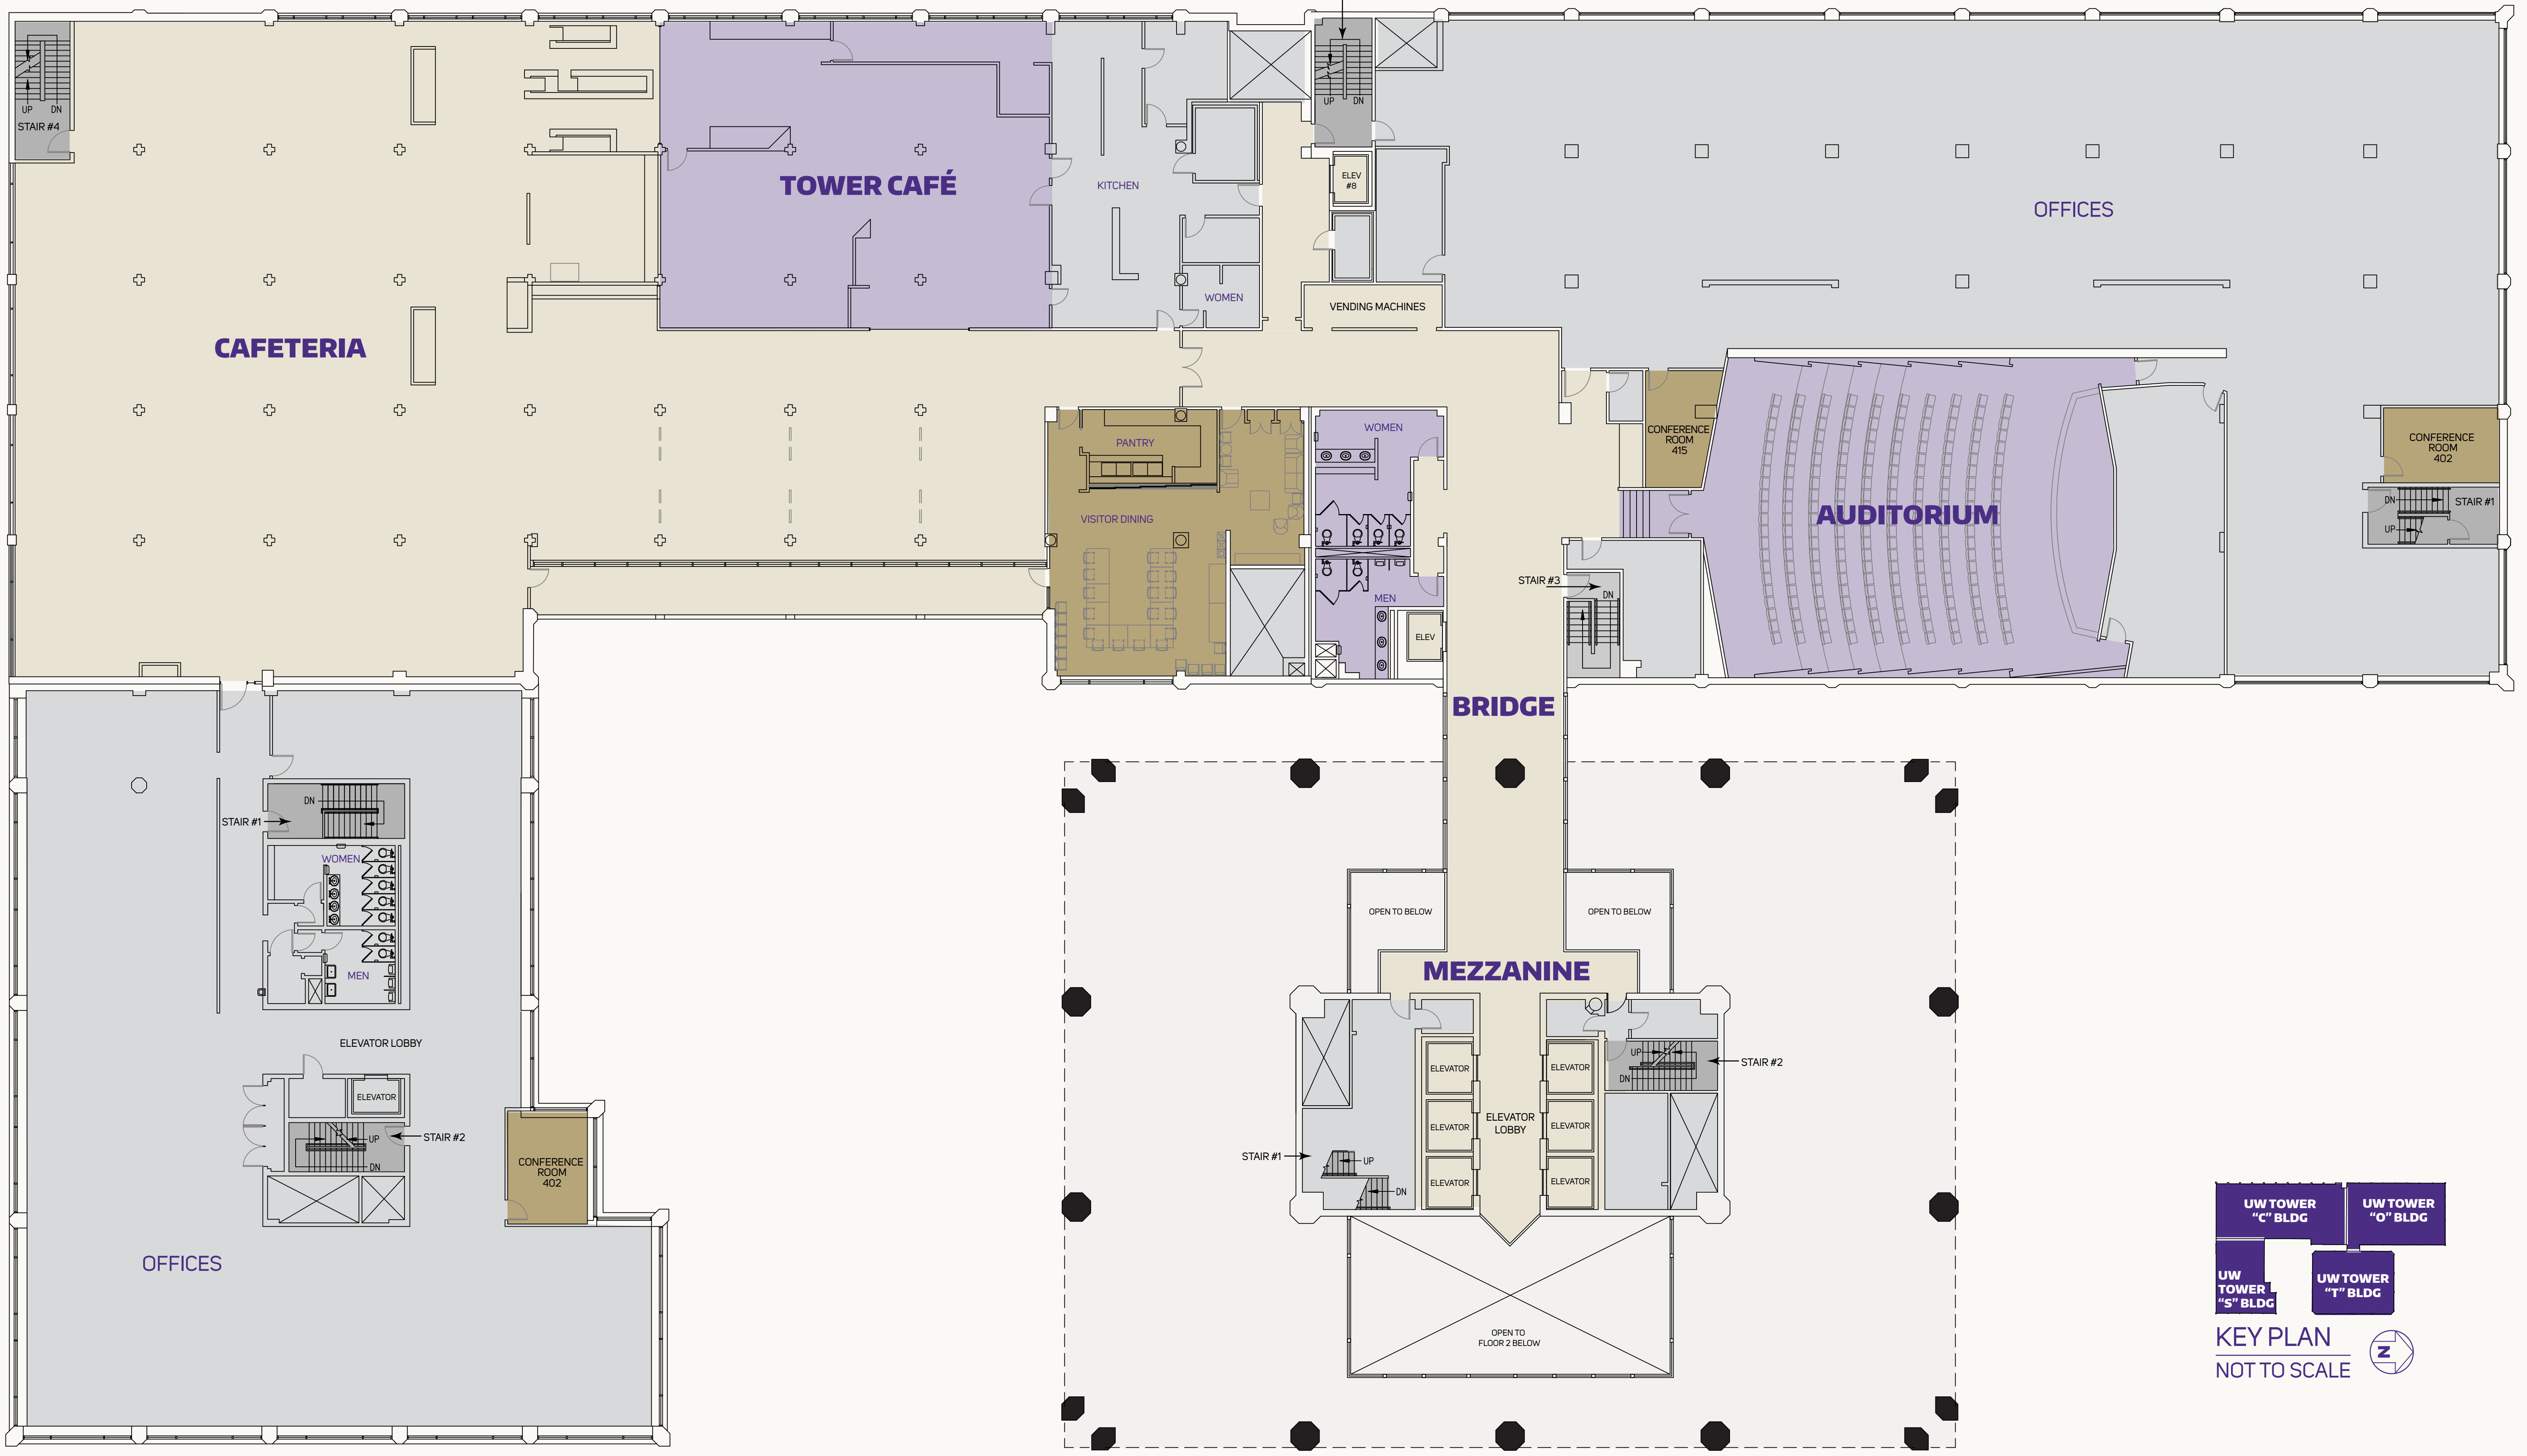

UW TOWER MEZZANINE LEVEL, FOURTH FLOOR

BUILDING "C", FOURTH FLOOR

BUILDING "O", FOURTH FLOOR

BUILDING "S" FOURTH FLOOR

UW TOWER FOURTH FLOOR NOT TO SCALE

UW TOWER "C" BLDG **UW TOWER "O" BLDG**
UW TOWER "S" BLDG **UW TOWER "T" BLDG**
KEY PLAN
 NOT TO SCALE