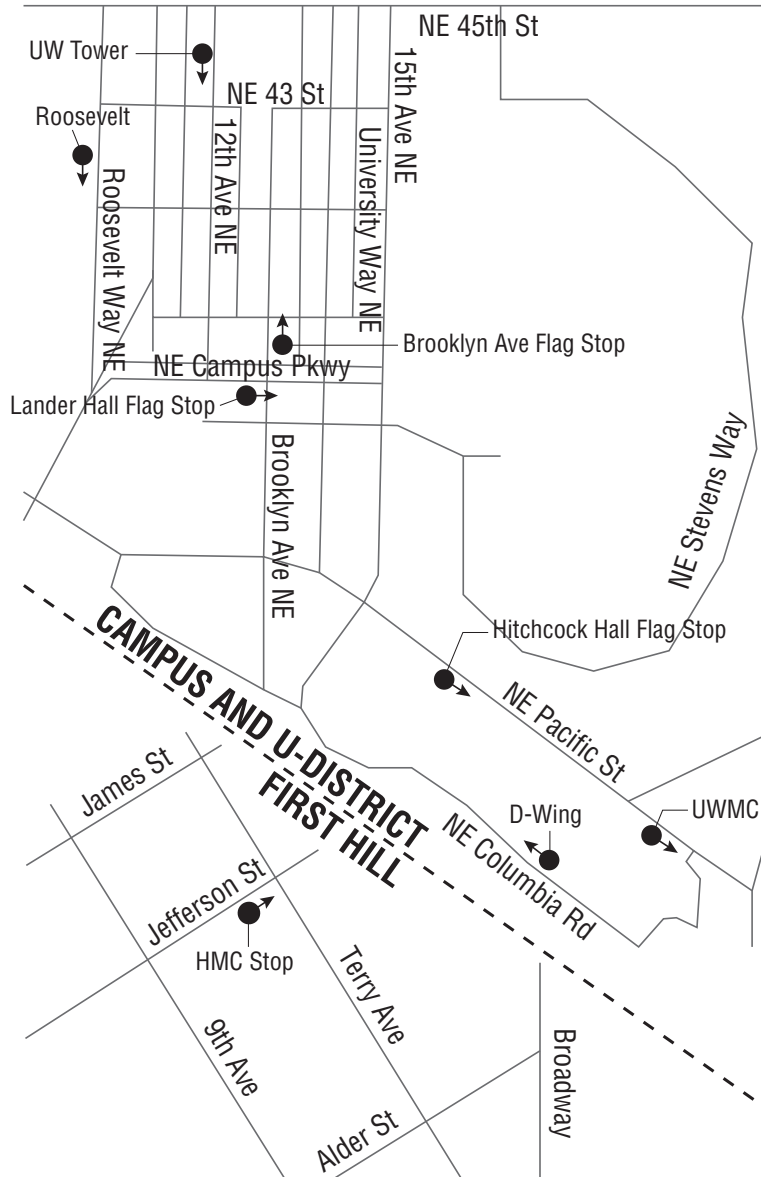

HEALTH SCIENCES EXPRESS STOPS

Service Operates Monday – Friday, excluding University Holidays. For rider alerts and route maps visit transportation.uw.edu/uwshuttles or call 206-685-3146

30-Minute Schedule, Effective May 18, 2020

2020 UW HOLIDAY SCHEDULE	
New Year's Day	Wednesday, January 1
Martin Luther King Jr. Day	Monday, January 20
Presidents Day	Monday, February 17
Memorial Day	Monday, May 25
Independence Day	Friday, July 3
Labor Day	Monday, September 7
Veterans Day	Wednesday, November 11
Thanksgiving Day	Thursday, November 26
Native American Heritage Day	Friday, November 27
Christmas Day	Friday, December 25

When does my shuttle arrive?

Text **uwbus # to 41411** where # is the shuttle stop number to receive shuttle arrival times. For example, texting "uwbus 29" to 41411 will return the arrival time for the UWMC stop.

facilities.uw.edu/hse

41411

Live Tracker

Rider Updates
@uwshuttles